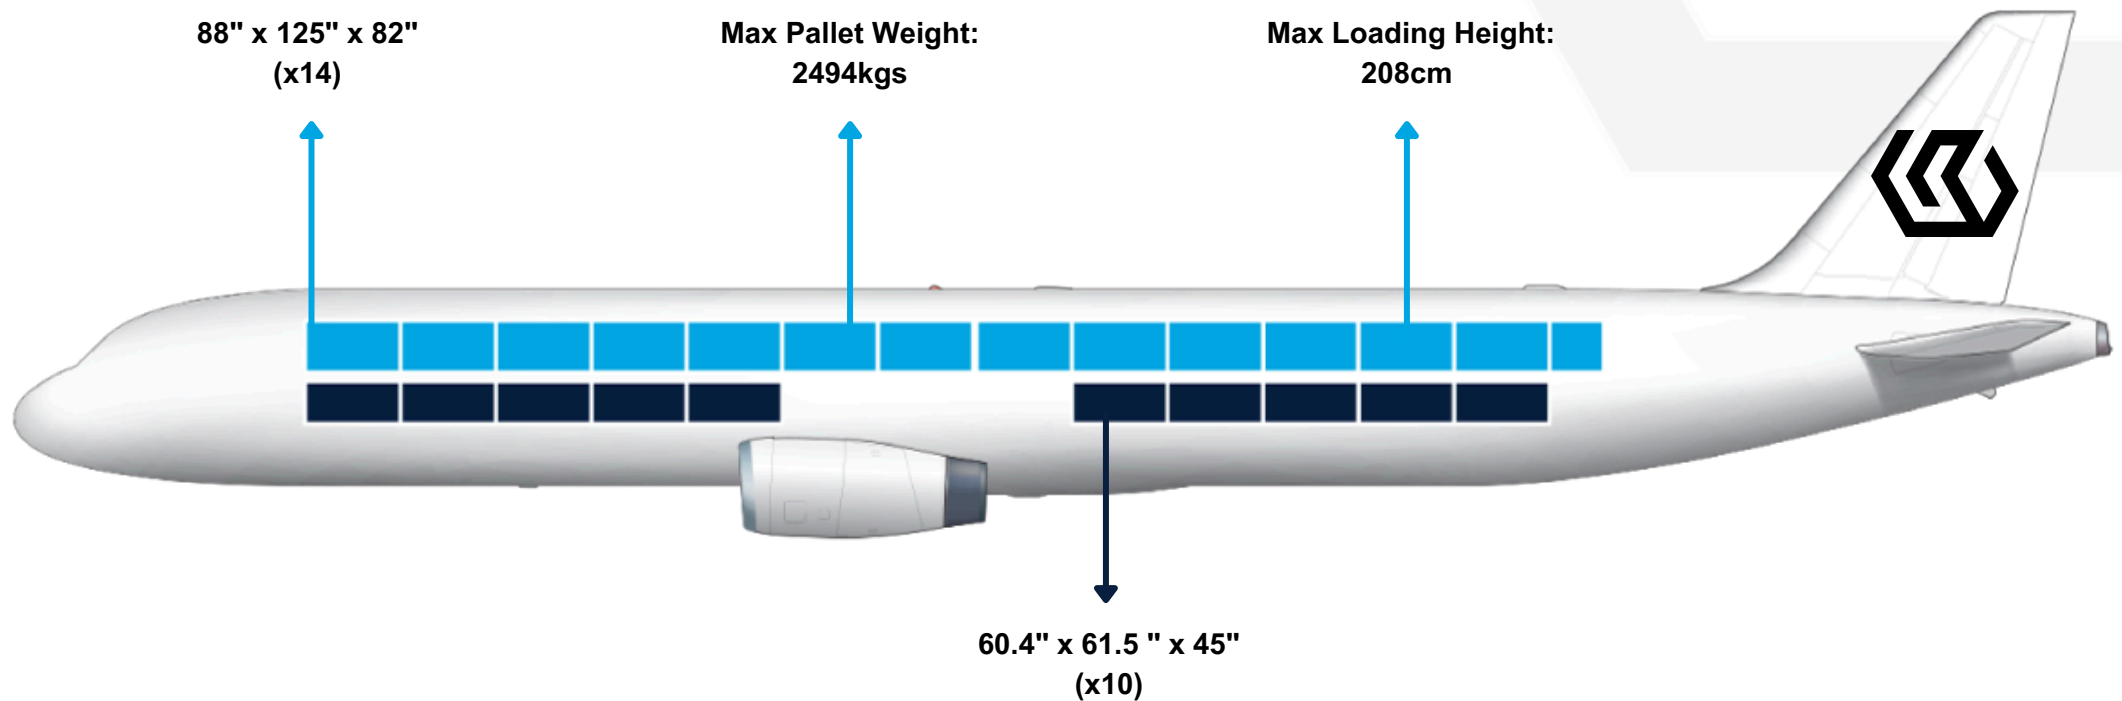

**Main Deck Cargo Door Dimensions:**  
Height: 213cm, Width: 365cm

**Range at Full Payload:**  
2050nm/3796km

**Volume : 208 m3 (+bulk)**  
**Gross Payload: Up to 28 tonnes**

**Main Deck Cargo Door Dimensions:**  
Height: 213cm, Width: 365cm

**Range at Full Payload:**  
2050nm/3796km

**Volume : 208 m3 (+bulk)**  
**Gross Payload: Up to 28 tonnes**

**Main Deck Cargo Door Dimensions:**  
Height: 213cm, Width: 365cm

**Range at Full Payload:**  
2050nm/3796km

**Volume : 208 m3 (+bulk)**  
**Gross Payload: Up to 28 tonnes**