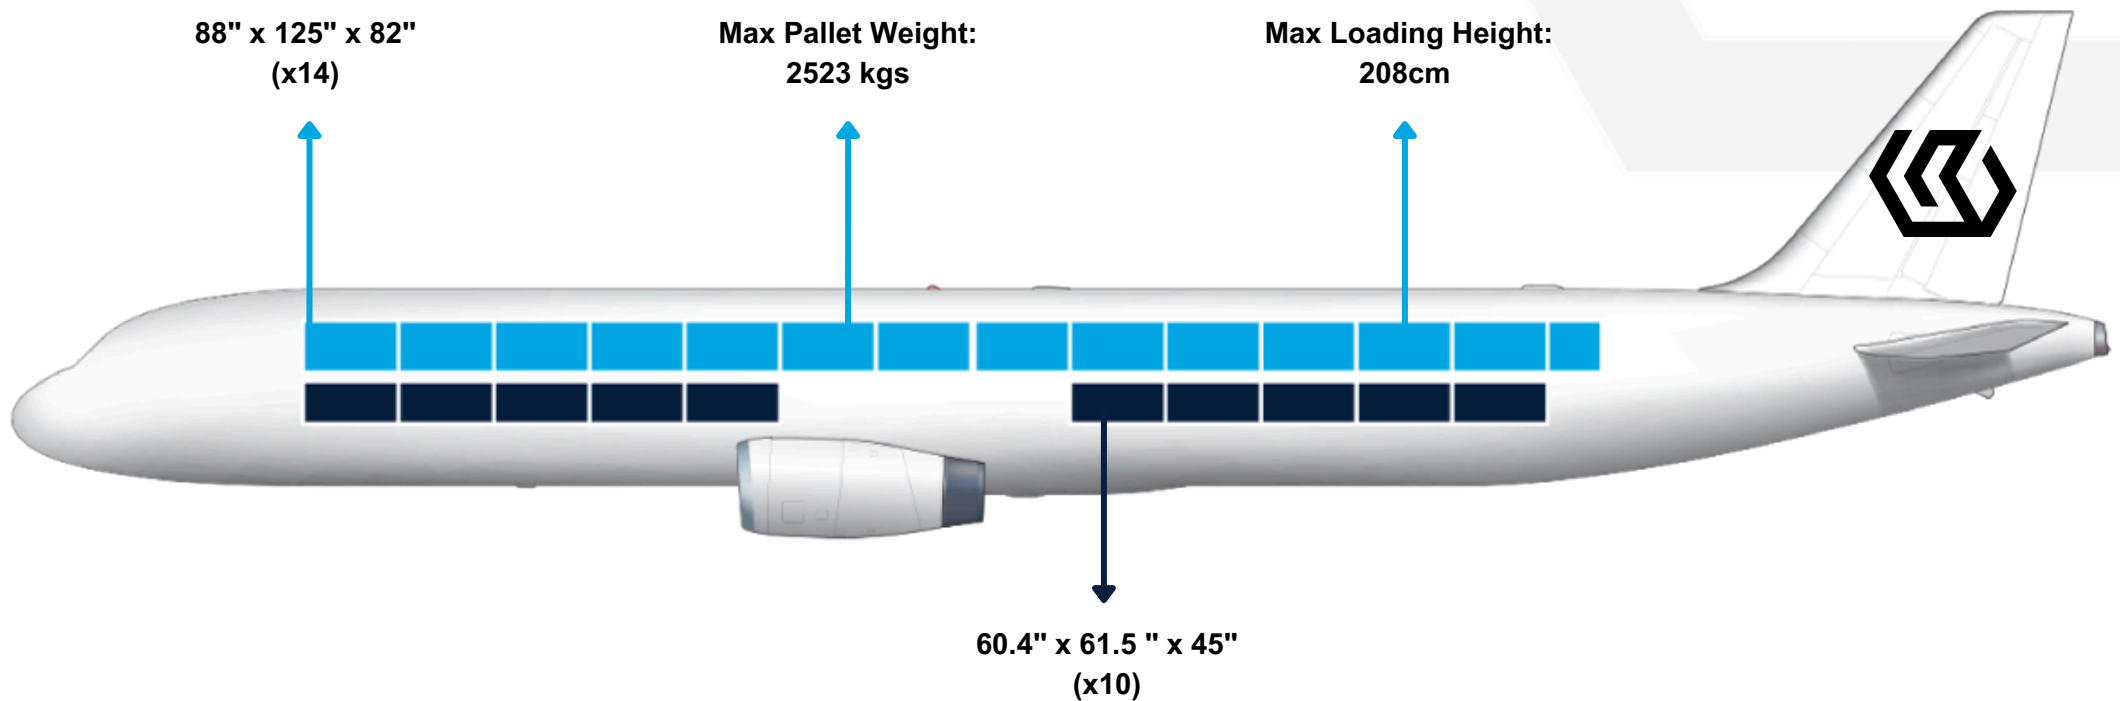

**Main Deck Cargo Door Dimensions:**  
Height: 213cm, Width: 365cm

**Range at Full Payload:**  
2050nm/3796km

**Volume : 208 m3 (+bulk)**  
**Gross Payload: Up to 28 tonnes**

**Main Deck Cargo Door Dimensions:**  
Height: 213cm, Width: 365cm

**Range at Full Payload:**  
2050nm/3796km

**Volume : 208 m3 (+bulk)**  
**Gross Payload: Up to 28 tonnes**

**Main Deck Cargo Door Dimensions:**  
Height: 213cm, Width: 365cm

**Range at Full Payload:**  
2050nm/3796km

**Volume : 208 m3 (+bulk)**  
**Gross Payload: Up to 28 tonnes**