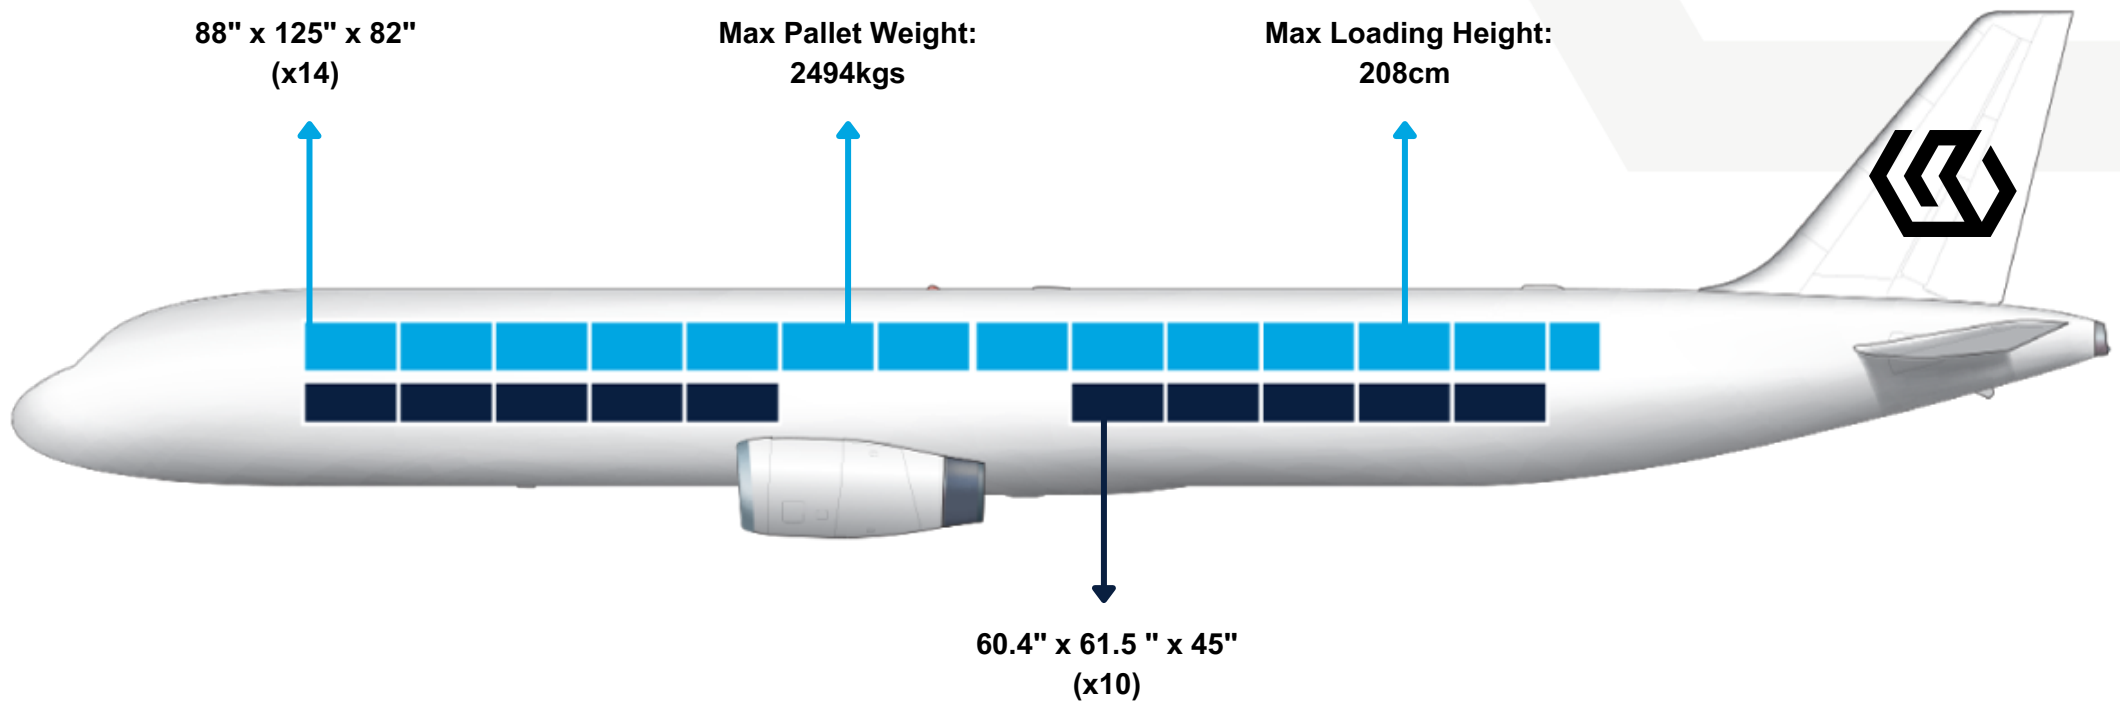

Main Deck Cargo Door Dimensions:
Height: 213cm, Width: 365cm

Range at Full Payload:
2050nm/3796km

Volume : 208 m3 (+bulk)
Gross Payload: Up to 28 tonnes

Main Deck Cargo Door Dimensions:
Height: 213cm, Width: 365cm

Range at Full Payload:
2050nm/3796km

Volume : 208 m3 (+bulk)
Gross Payload: Up to 28 tonnes