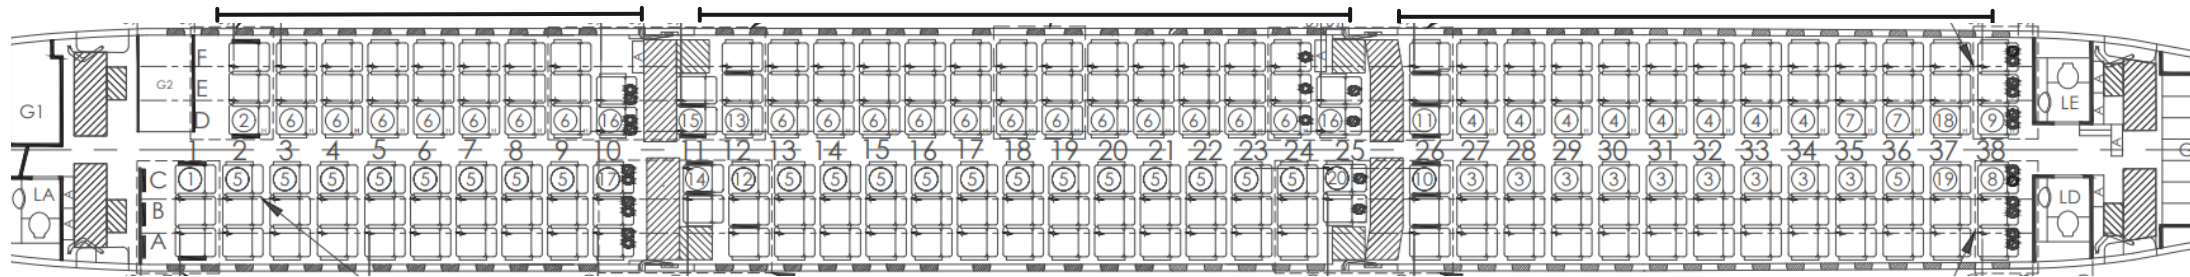

	TC-GPA	TC-GPB	TC-GPC	TC-GPD	TC-GPE
MTOW	89,000 kg	89,000 kg	89,000 kg	89,000 kg	89,000 Kg
MLW	75,500 kg	75,500 kg	75,500 kg	75,500 kg	77,800 Kg
Number of Seats	218	218	220	220	220
Configuration	218Y	218Y	220Y	220Y	220Y
Total number of Rows	37	37	38	38	37
Pitch	28-28-28	28-28-28	28-28-29	28-28-29	28-29
Engines	V2533-A5	V2533-A5	V2533-A5	V2533-A5	V2533-A5

TC-GPA, TC-GPB
218 PAX in Total

TC-GPC, TC-GPD
220 PAX in Total

58 PAX

84 PAX

78 PAX

TC-GPE
220 PAX in Total

60 PAX

83 PAX