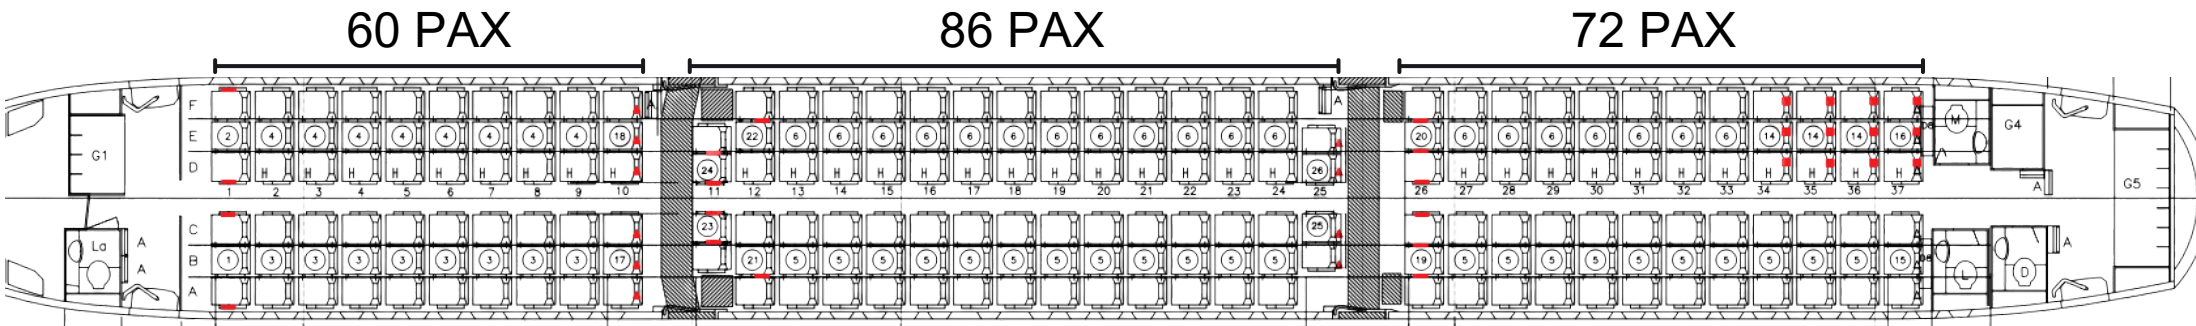

	TC-GPA	TC-GPB	TC-GPC	TC-GPD	TC-GPE
MTOW	89,000 kg	89,000 kg	89,000 kg	89,000 kg	89,000 Kg
MLW	75,500 kg	75,500 kg	75,500 kg	75,500 kg	77,800 Kg
Number of Seats	218	218	220	220	220
Configuration	218Y	218Y	220Y	220Y	220Y
Total number of Rows	37	37	38	38	37
Pitch	28-28-28	28-28-28	28-28-29	28-28-29	28-29
Engines	V2533-A5	V2533-A5	V2533-A5	V2533-A5	V2533-A5

TC-GPA, TC-GPB
218 PAX in Total

TC-GPC, TC-GPD
220 PAX in Total

58 PAX

84 PAX

78 PAX

TC-GPE
220 PAX in Total

60 PAX

83 PAX